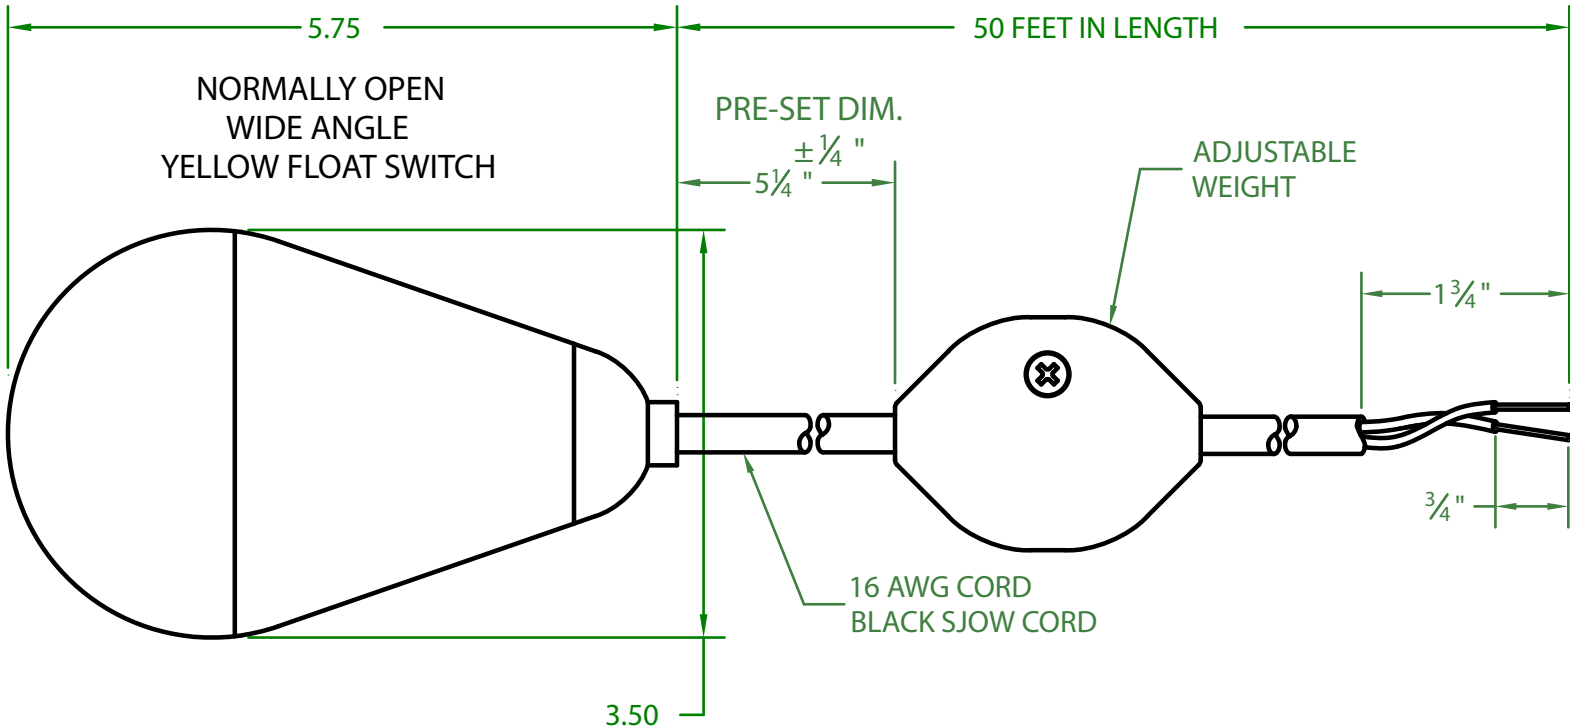

## JEB2OW5000 W

MERCURY FLOAT

OPERATING ANGLE: CONTACTS CLOSE @ 45° ABOVE HORIZONTAL.  
CONTACTS OPEN @ 45° BELOW HORIZONTAL.

ELECTRICAL RATINGS: 13 AMPS @ 120 VAC  
6 AMPS @ 240 VAC

FLOAT MATERIAL: A.B.S.